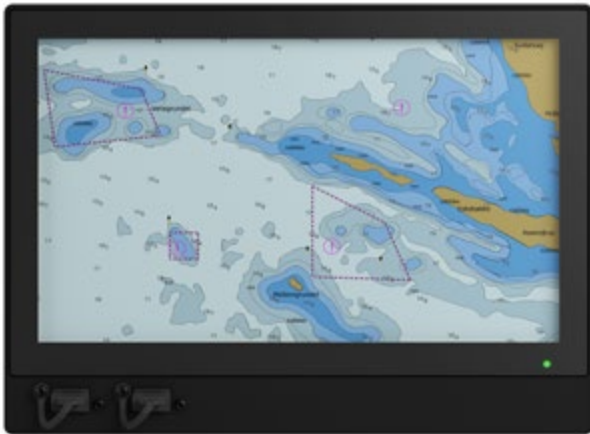

# DuraPANEL 10.1" S-Line USB

Wide Screen Panel PC for Marine Applications

**DuraPANEL 10.1" USB** Panel PCs are designed for marine, naval and other demanding environments where reliable and durable hardware is required.

The DuraPANEL 10.1" USB is part of the S-Line product family and features up-to-date and cost efficient design, super slim design, narrow bezel, low weight and low and two USB ports on the front panel.

## Display properties

Size	10.1" wide screen
Aspect ratio	16:10
Active area	216.96 x 135.60 mm
Luminance	500 Cd/m <sup>2</sup>
Contrast	800:1
Native resolution	1280 x 800
View angle	89° (L/R/T/B) typical
Glass	Anti-reflective and chemically toughened
Touch	P-Cap multi touch