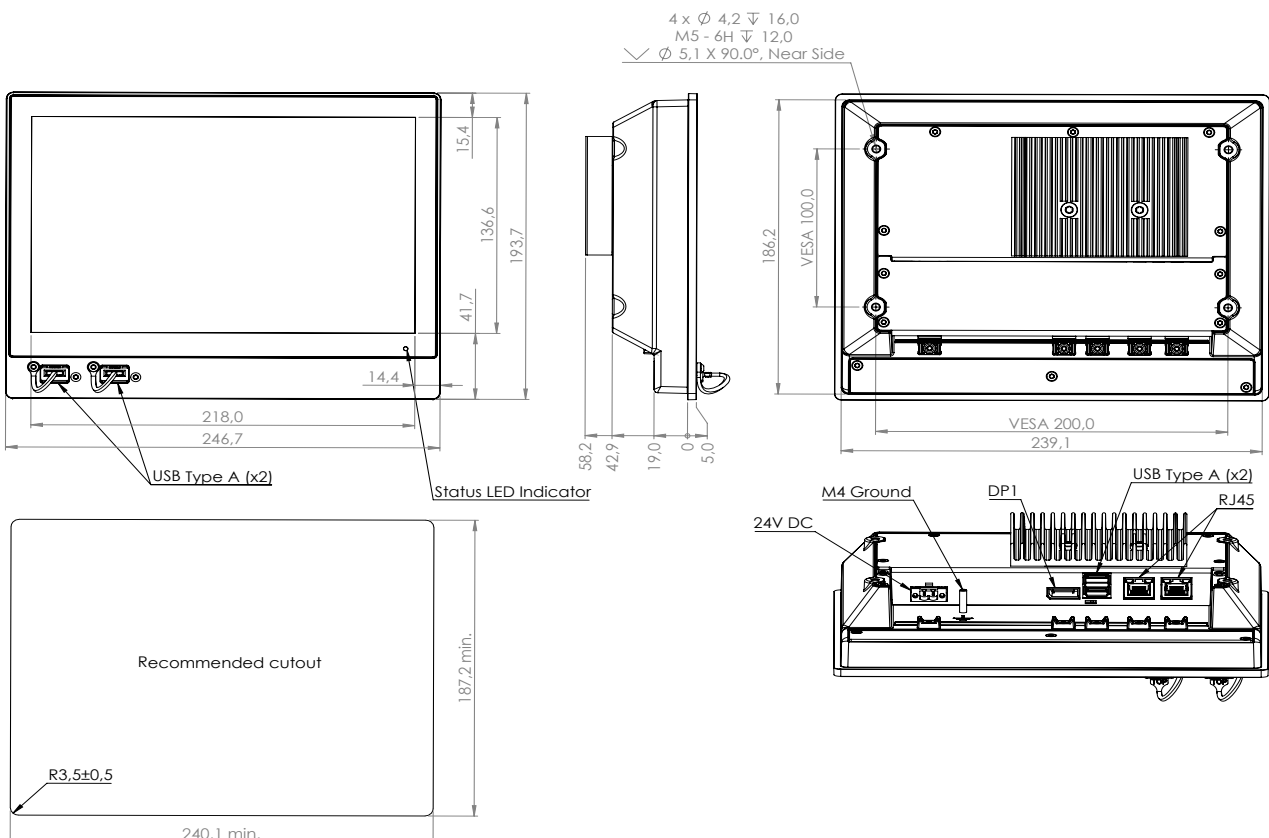

# DuraPANEL 10.1" S-Line USB

Wide Screen Panel PC for Marine Applications

**DuraPANEL 10.1" USB** Panel PCs are designed for marine, naval and other demanding environments where reliable and durable hardware is required.

The DuraPANEL 10.1" USB is part of the S-Line product family and features up-to-date and cost efficient design, super slim design, narrow bezel, low weight and low and two USB ports on the front panel.

## Display properties

Size	10.1" wide screen
Aspect ratio	16:10
Active area	216.96 x 135.60 mm
Luminance	500 Cd/m <sup>2</sup>
Contrast	800:1
Native resolution	1280 x 800
View angle	89° (L/R/T/B) typical
Glass	Anti-reflective and chemically toughened
Touch	P-Cap multi touch

## Physical dimensions

Dimensions	247 (W) x 194 (H) x 59 (D) mm
Dimensions in box	340 (W) x 340 (H) x 180 (D) mm
Weight	2.0 kg 3.0 kg in box