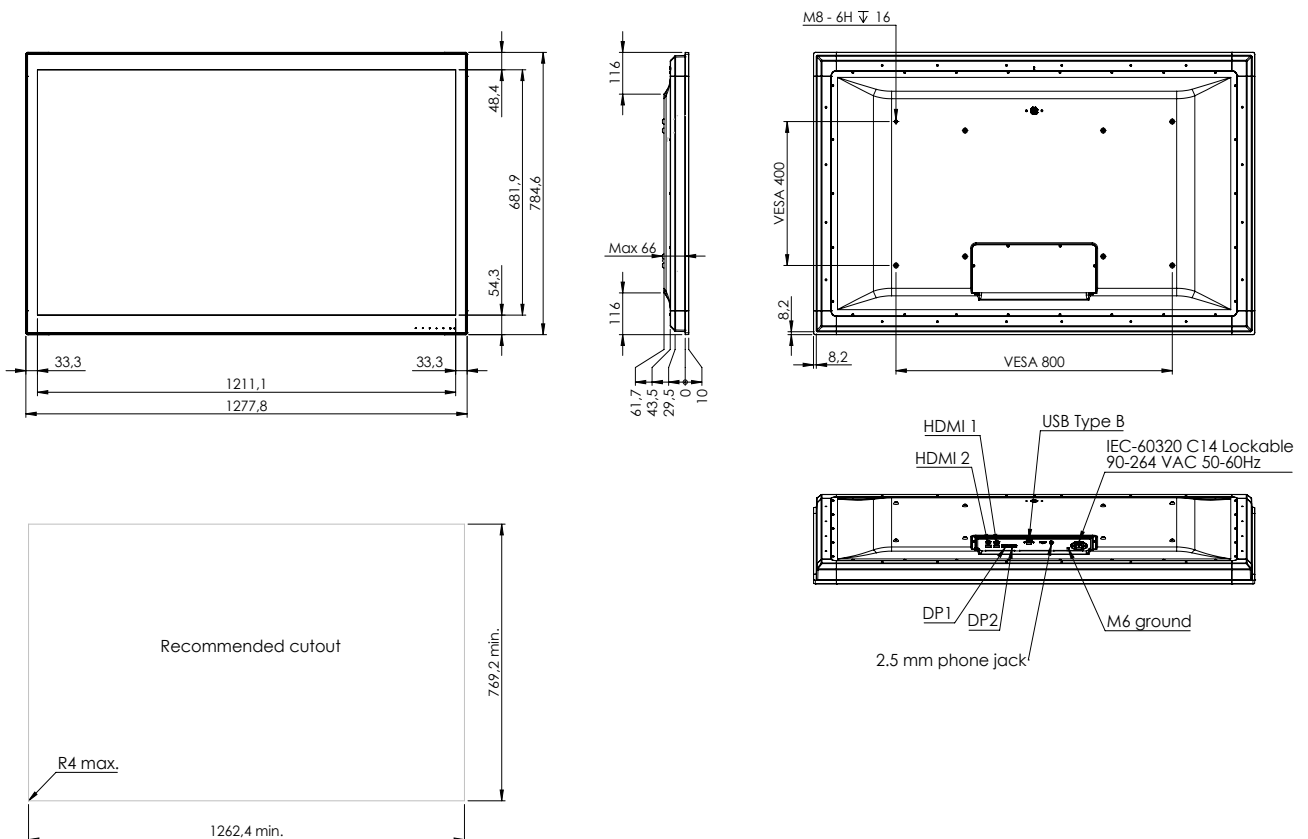

DuraMON 55" S-Line

4K Wide Screen Monitor for Radar/ECDIS

DuraMON 55" S-Line monitors are designed for marine, naval and other demanding environments where reliable and durable hardware is required.

The DuraMON 55" S-Line is an up-to-date and cost efficient design featuring 4K resolution, optical bonding, super slim design, narrow bezel, low weight and low power consumption.

- ✓ 60945 Type Approval
- ✓ ECDIS Applications
- ✓ Radar Applications

Mechanical outline

Display properties

Size	55" wide screen
Aspect ratio	16:9
Active area	1210 x 680 mm
Luminance	450 Cd/m ²
Contrast	4000:1
Native resolution	3840 x 2160 (4K/UHD)
Viewing angle	89° (L/R/T/B) typical
Viewing distance	1083 mm minimum
Glass	Anti glare cover glass
Bonding	Optical bonding as standard

Physical dimensions

Dimensions	1278 (W) 785 (H) x 72 (D) mm
Dimensions pallet	1600 (W) x 1100 (H) x 860 (D) mm
Weight	55 kg
Weight on pallet	135 kg

Environmental

Operating temp.	- 15 to 55° C
Storage temp.	- 25 to 70° C
Humidity	8 to 95% relative humidity
Protection	IP56 from front - IP22 from rear
Materials encl.	Sea water resistant Aluminum
Surface treatment	Black Powder coating RAL 9005