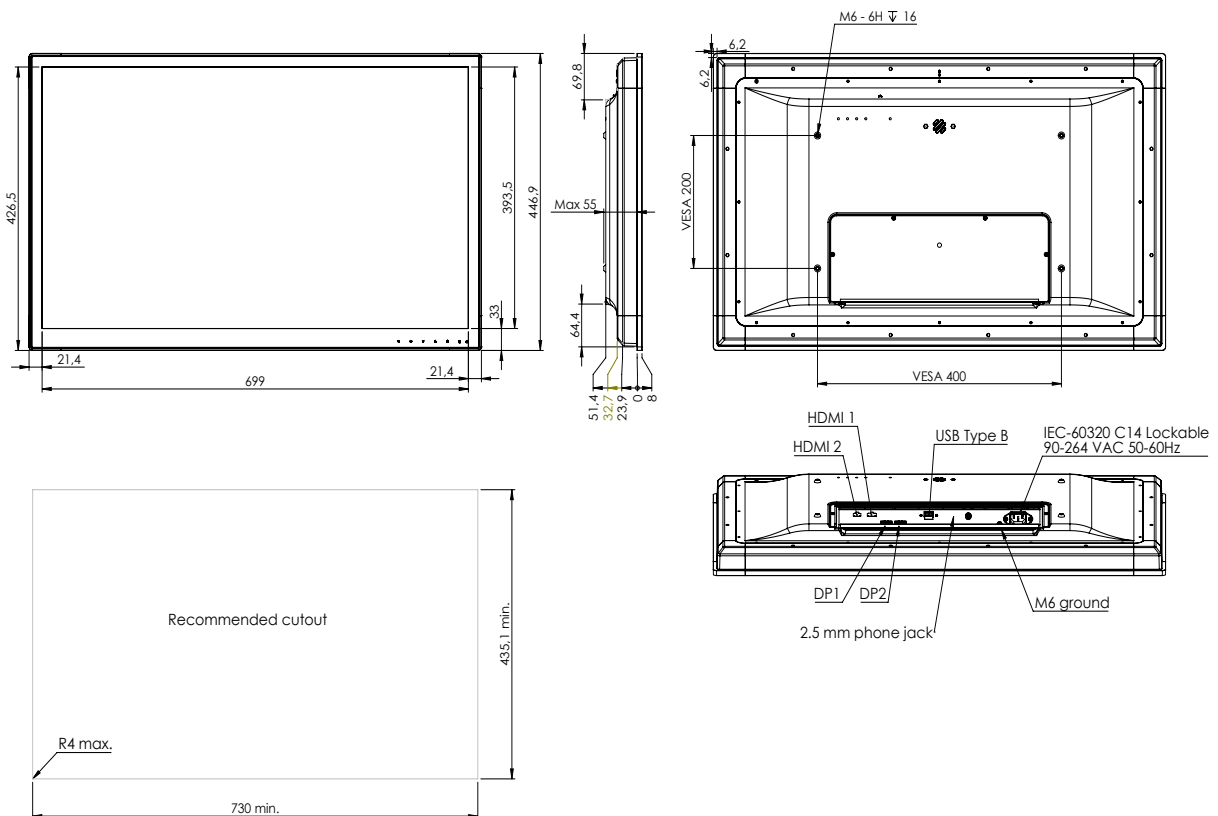

DuraMON 32" S-Line

4K Wide Screen Monitor for Radar/ECDIS

DuraMON 32" S-Line monitors are designed for marine, naval and other demanding environments where reliable and durable hardware is required.

The DuraMON 32" S-Line is an up-to-date and cost efficient design featuring 4K resolution, super slim design, narrow bezel, low weight and low power consumption.

- ✓ 60945 Type Approval
- ✓ ECDIS Applications
- ✓ Radar Applications

Mechanical outline

Display properties

Size	31.5" wide screen
Aspect ratio	16:9
Active area	698.40 x 392.85 mm
Luminance	Luminance 400 cd/m ² / 300 cd/m ² (24VDC) typical
Contrast	Contrast 3000:1 typical
Native resolution	3840 x 2160 (4K)
View angle	89° (L/R/T/B) typical
View distance	626 mm minimum
Glass	Anti reflection coated front glass

Physical dimensions

Dimensions	741.8 (W) x 446.9 (H) x 59.4 (D) mm
Dimensions in box	840 (W) x 540 (H) x 160 (D) mm
Weight	16.5 kg
Weight in box	19.0 kg

Environmental

Operating temp.	- 15 to 55° C
Storage temp.	- 25 to 70° C
Humidity	8 to 95% relative humidity
Protection	IP56 from front - IP22 from rear
Materials encl.	Sea water resistant Aluminum
Surface treatment	Black Powder coating RAL 9005