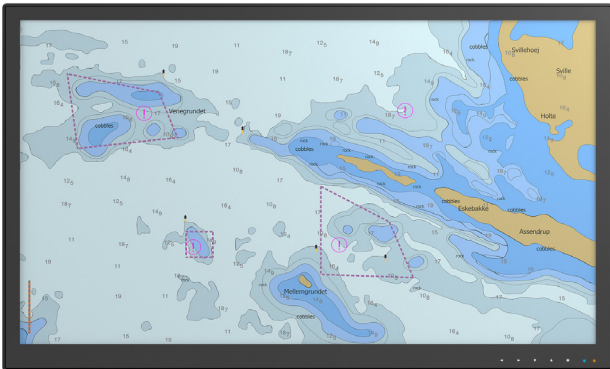

DuraMON 32" S-Line

4K Wide Screen Monitor for Radar/ECDIS

DuraMON 32" S-Line monitors are designed for marine, naval and other demanding environments where reliable and durable hardware is required.

The DuraMON 32" S-Line is an up-to-date and cost efficient design featuring 4K resolution, super slim design, narrow bezel, low weight and low power consumption.

- ✓ 60945 Type Approval
- ✓ ECDIS Applications
- ✓ Radar Applications

Mechanical outline

Display properties

Size	31.5" wide screen
Aspect ratio	16:9
Active area	698.40 x 392.85 mm
Luminance	Luminance 400 cd/m ² / 300 cd/m ² (24VDC) typical
Contrast	Contrast 3000:1 typical
Native resolution	3840 x 2160 (4K)
View angle	89° (L/R/T/B) typical
View distance	626 mm minimum
Glass	Anti reflection coated front glass

Physical dimensions

Dimensions	741.8 (W) x 446.9 (H) x 59.4 (D) mm
Dimensions in box	840 (W) x 540 (H) x 160 (D) mm
Weight	16.5 kg
Weight in box	19.0 kg

Environmental

Operating temp.	- 15 to 55° C
Storage temp.	- 25 to 70° C
Humidity	8 to 95% relative humidity
Protection	IP56 from front - IP22 from rear
Materials encl.	Sea water resistant Aluminum
Surface treatment	Black Powder coating RAL 9005