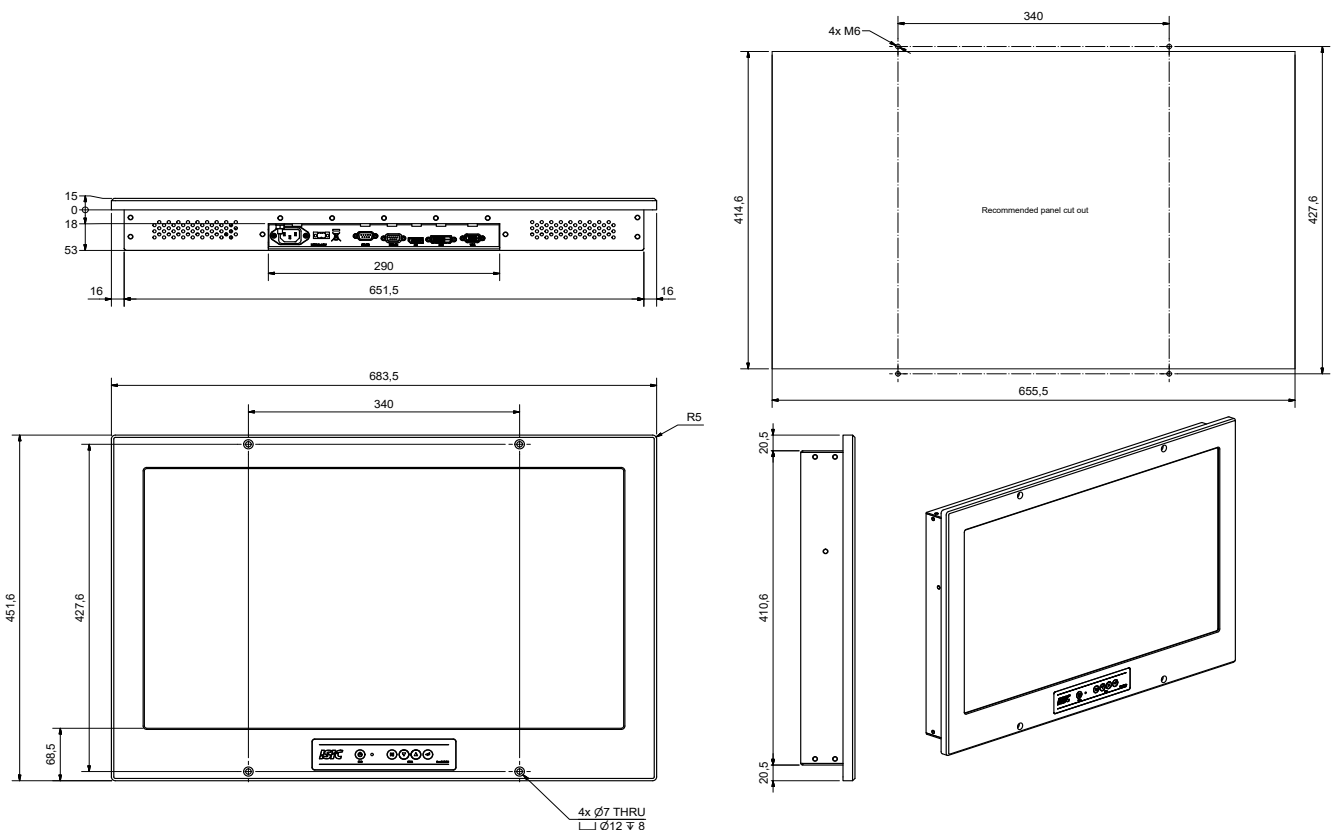

DuraMON 27" C-Line

Wide Screen Monitor for Radar & ECDIS

DuraMON 27" C-Line monitors are designed for marine, naval and other demanding environments where reliable and durable hardware is required. Applicable for CAT 1 Radar.

Mechanical outline

Specifications

Display properties

Size	27.0" wide screen
Aspect ratio	16:9
Active area	597.6 x 336.2 mm
Luminance	350 Cd/m ²
Contrast	3000:1
Native resolution	1920 x 1080 (full HD)
View angle	89° (L/R/T/B) typical
Glass	Anti reflection coated front glass

Input/output terminals

VGA video input	1 x 15p D-sub female
DVI-D video input	1 x DVI-D Dual link connector female
DP video input	1 x DP 1.2 connector female
Serial RS232	1 x 9p D-sub female - remote control
Serial RS422/485	1 x 9p D-sub female, optional
Audio Buzzer	75 - 85 dB(A) 1m, optional

Power supply/power consumption

AC power	100-240 VAC 50/60Hz (Nominal Marine)
DC power	24 VDC (Nominal Marine) optional
Typ. Consumption	30W (VA)
Max. Consumption	45W (VA)

Physical dimensions

Dimensions	684 (W) x 452 (H) x 68 (D) mm
Dimensions in box	750 (W) x 520 (H) x 160 (D) mm
Weight	11 kg
Weight in box	13 kg